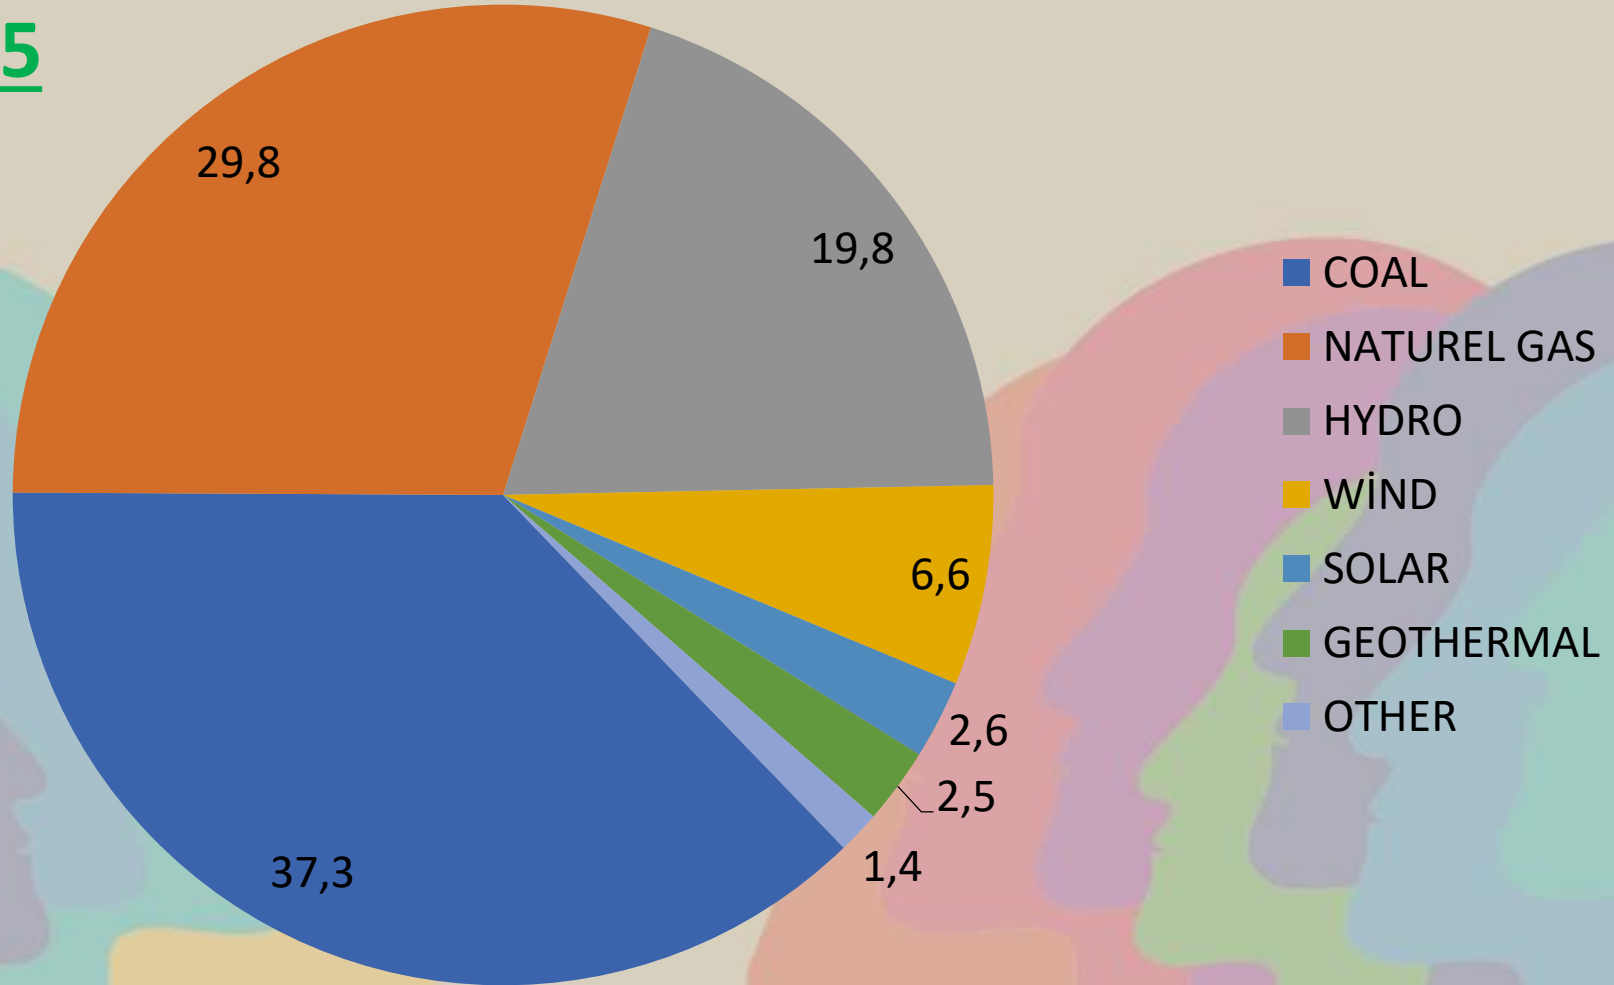

20 June 2019 (10,30-16,30) - Rome, Spazio Europa - Via IV Novembre, 149
Sustainable Civil Society Dialogue for Sustainable Development
Opening ceremony

Tolga ŞALLI
Vice President
Environmental Energy Association

783.562 Km² and 82.000.000 population

Renewable: % 31,5

WE CAN SUCCEED

OUR GOALS

NOW

RISE OF THE WIND

TURKEY'S SOLAR MAP

GRAND NATIONAL ASSEMBLY OF TURKEY