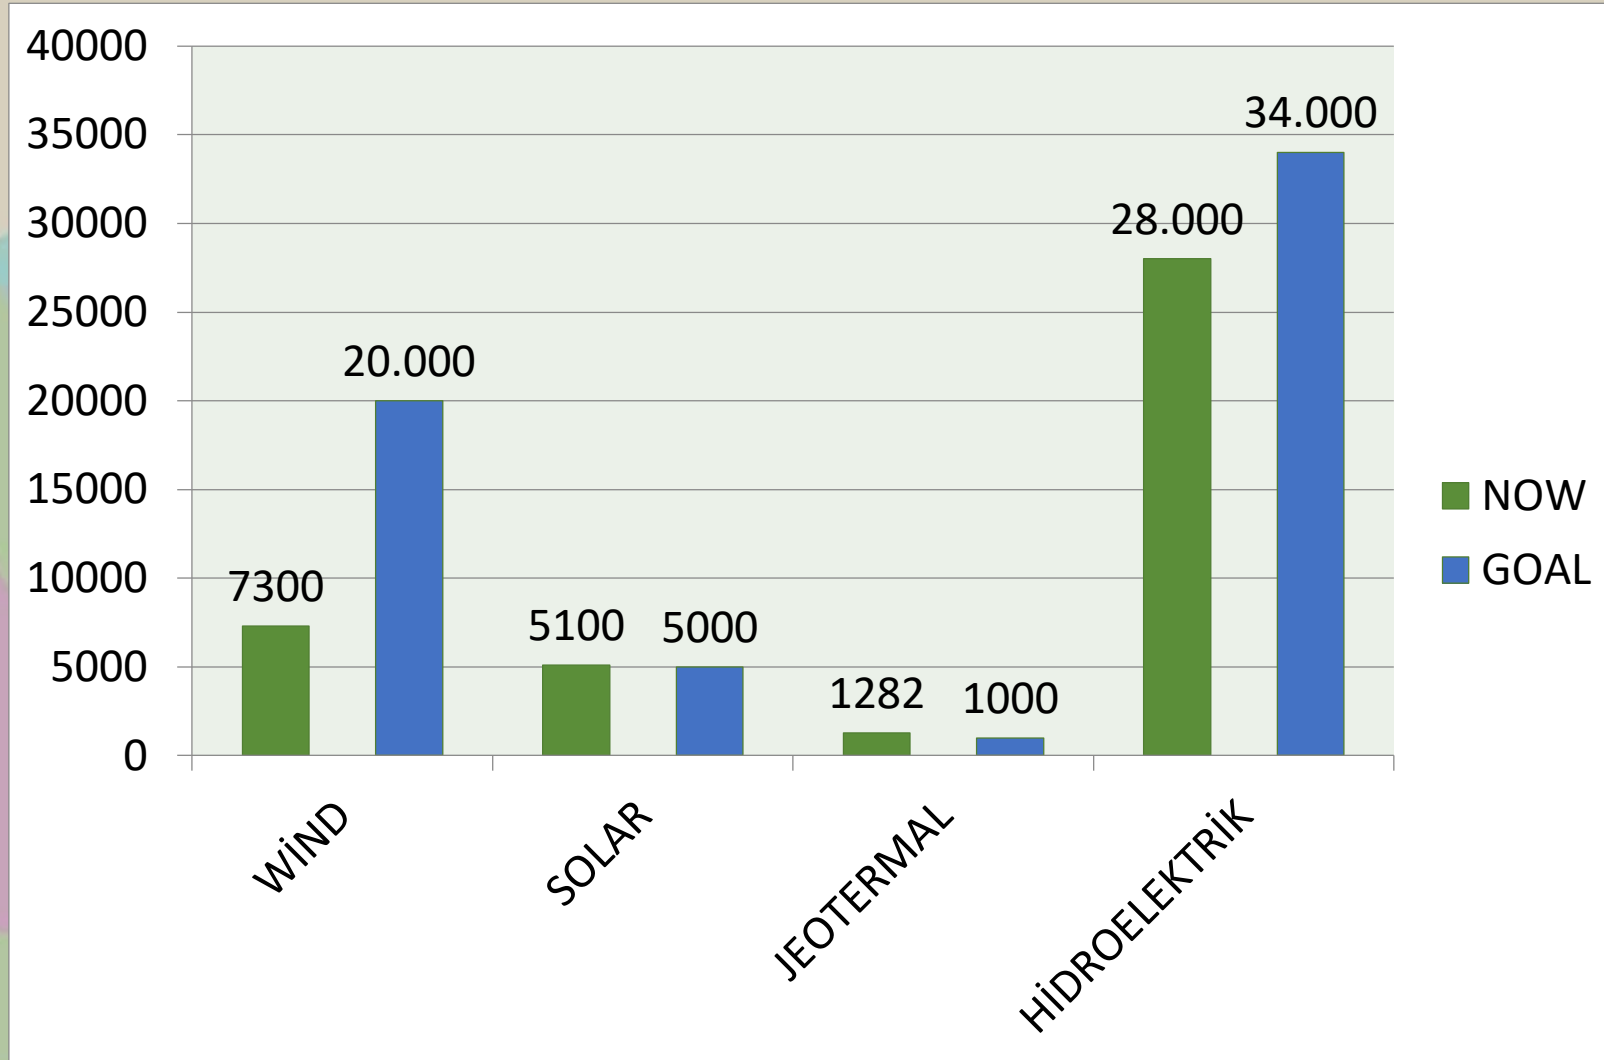

783.562 Km² and 82.000.000 population

Renewable: % 31,5

WE CAN SUCCEED

OUR GOALS

NOW

RISE OF THE WIND

TURKEY'S SOLAR MAP

GRAND NATIONAL ASSEMBLY OF TURKEY