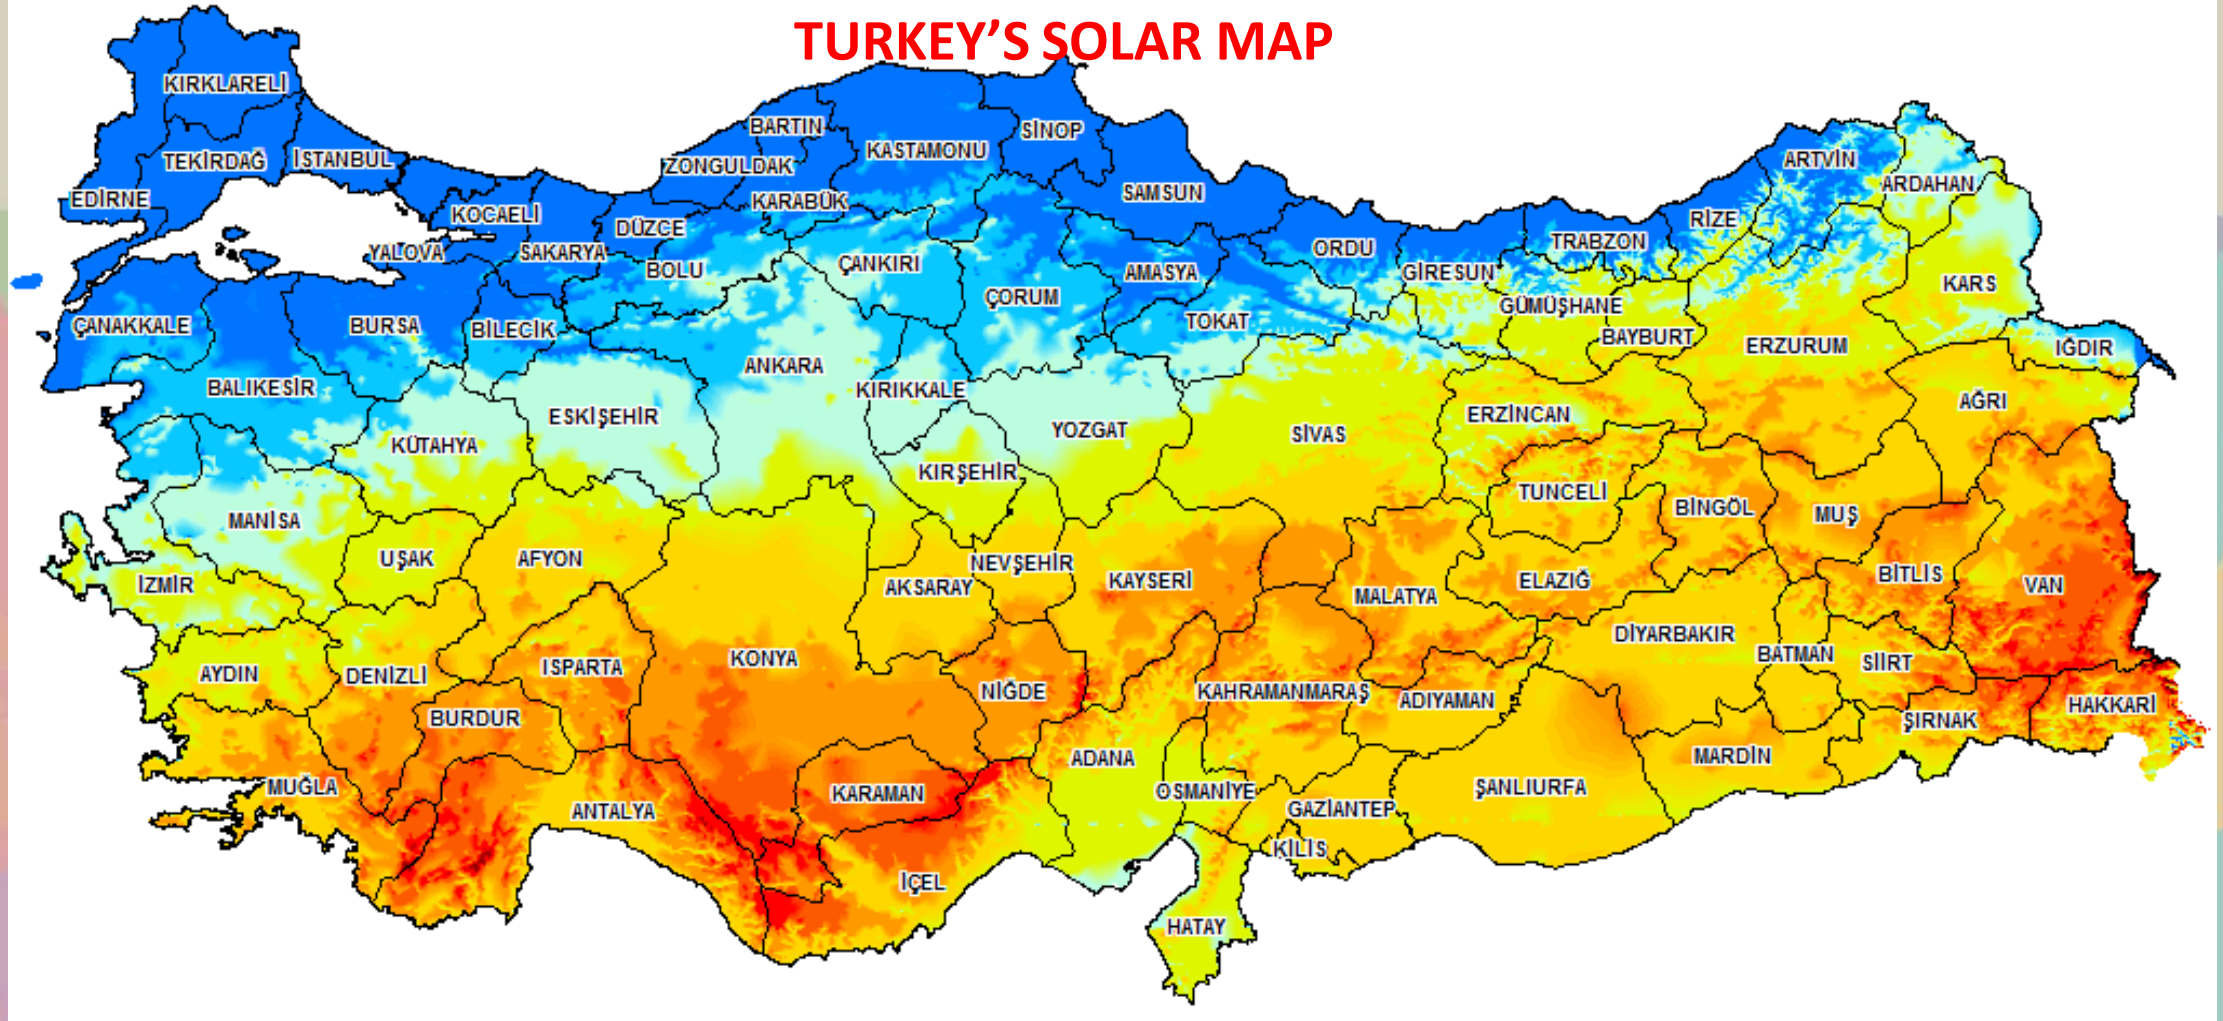

783.562 Km² and 82.000.000 population

Renewable: % 31,5

WE CAN SUCCEED

OUR GOALS

NOW

RISE OF THE WIND

TURKEY'S SOLAR MAP

GRAND NATIONAL ASSEMBLY OF TURKEY